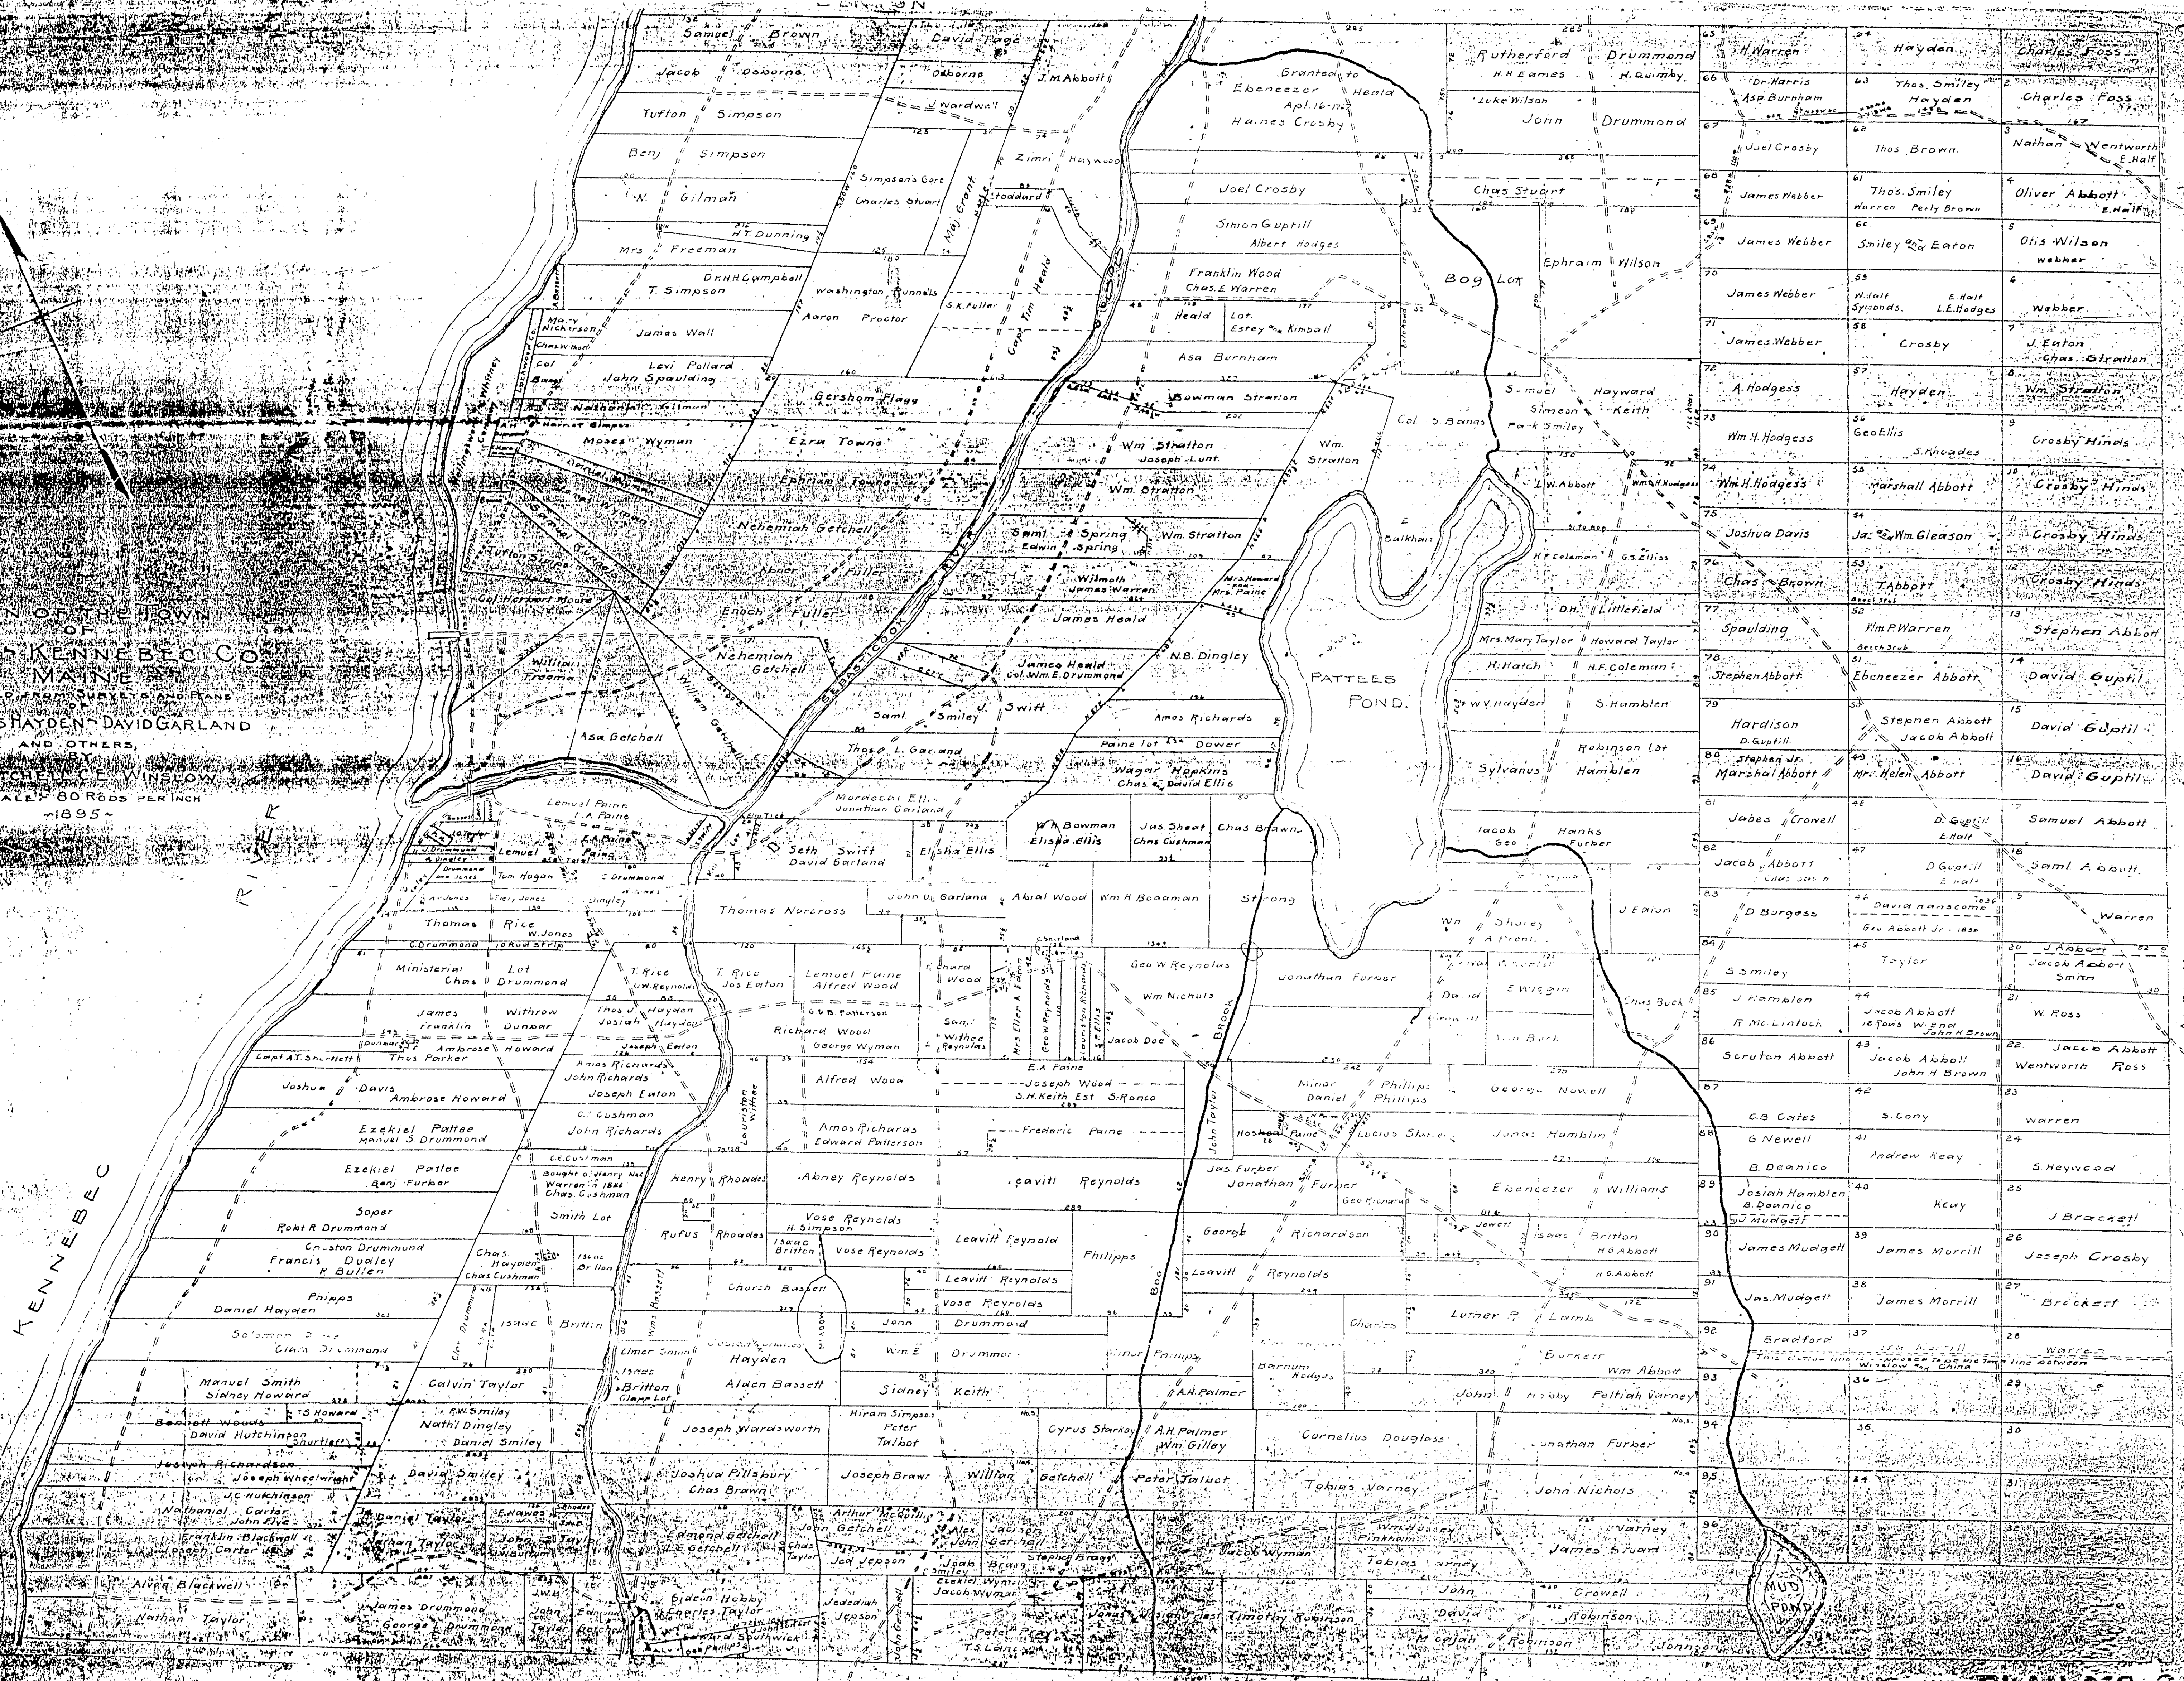

PLAN OF THE TOWN OF WINSLOW, KENNEBEC CO. MAINE. COMPILED FROM SURVEY AND PLANS BY CHARLES HAYDEN, DAVID GARLAND AND OTHERS. BY G. C. WINSLOW. SCALE - 80 RODS PER INCH. -1895-

BK3 pg 23  
1-1-1895  
7:00am

PLAN 22 30